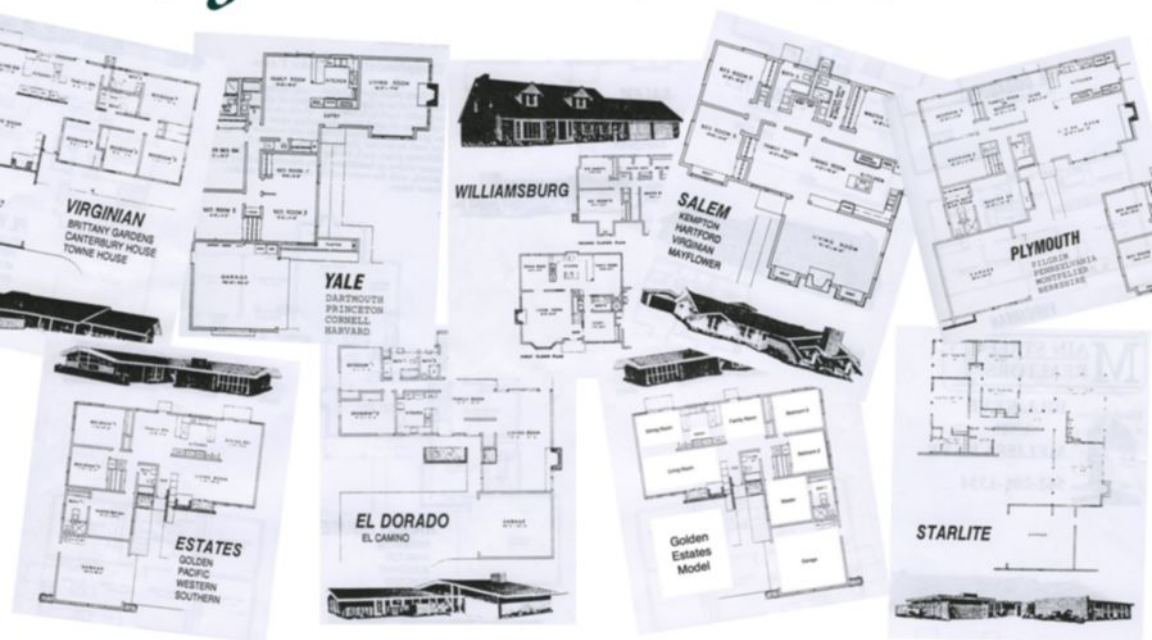

## *Original Rossmoor Floor Plans*

**Golden  
Estates  
Model**

**PLYMOUTH**  
PILGRIM  
PENNSYLVANIA  
MONTPELIER  
BERKSHIRE

GARAGE  
8'-0" x 11'-0"