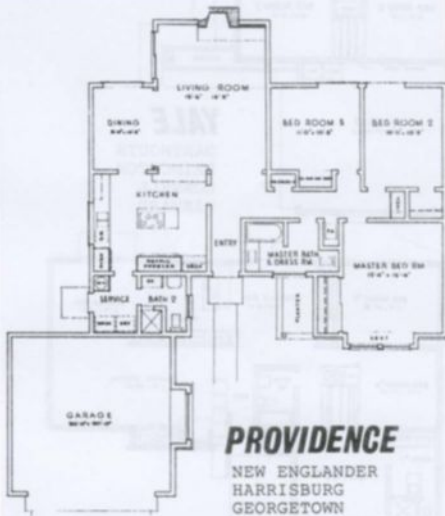

PROVIDENCE

NEW ENGLANDER
HARRISBURG
GEORGETOWN
WARDLOW