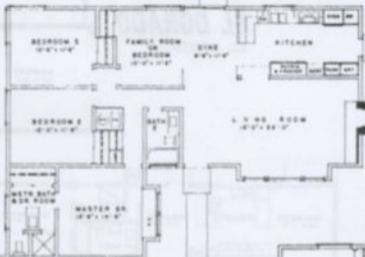

## *Original Rossmoor Floor Plans*

**Golden  
Estates  
Model**

**PLYMOUTH**  
PILGRIM  
PENNSYLVANIA  
MONTPELIER  
BERKSHIRE

GARAGE  
8'-0" x 11'-0"